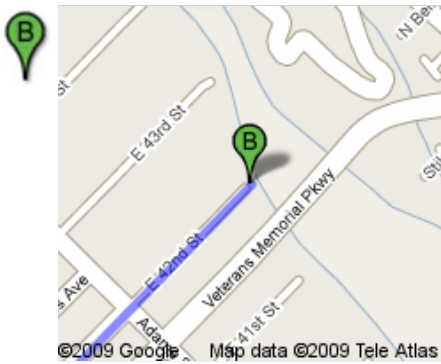

### Directions to Boys & Girls Club of Ada Cty

610 E 42nd St, Boise, ID 83714 - (208) 321-9157

8.2 mi – about 13 mins

**Save trees. Go green!**  
Download Google Maps on your phone at [google.com/gmm](http://google.com/gmm)

Cambria Suites Boise Airport  
2970 West Elder Street, Boise, ID 83705 - (208) 344-7444

1. Head **east** on **W Elder St** toward **Sunrise Rim Rd**

go 0.2 mi  
total 0.2 mi

➤ 2. Turn **right** at **S Vista Ave**

go 0.2 mi  
total 6.6 mi

-  6. Turn **left** at **N Curtis Rd**  
About 4 mins

go 1.1 mi  
total 7.6 mi

-  7. Turn **left** at **Chinden Blvd/US-20/US-26**

go 325 ft  
total 7.7 mi

-  8. Turn **right** at **E 42nd St**  
About 2 mins

go 0.5 mi  
total 8.2 mi

**Boys & Girls Club of Ada Cty**  
610 E 42nd St, Boise, ID 83714 - (208) 321-9157

---

These directions are for planning purposes only. You may find that construction projects, traffic, weather, or other events may cause conditions to differ from the map results, and you should plan your route accordingly. You must obey all signs or notices regarding your route.