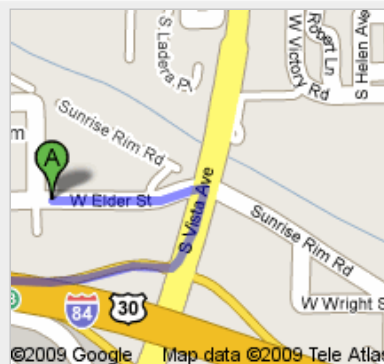

### Directions to Boys & Girls Club of Ada Cty

610 E 42nd St, Boise, ID 83714 - (208) 321-9157

8.2 mi – about 13 mins

**Save trees. Go green!**  
Download Google Maps on your phone at [google.com/gmm](http://google.com/gmm)

Cambria Suites Boise Airport  
2970 West Elder Street, Boise, ID 83705 - (208) 344-7444

1. Head **east** on **W Elder St** toward **Sunrise Rim Rd**

go 0.2 mi  
total 0.2 mi

➤ 2. Turn **right** at **S Vista Ave**

go 272 ft  
total 0.2 mi

 3. Take the ramp onto **I-84 W/US-30 W**  
About 4 mins

go 3.6 mi  
total 3.9 mi

-  4. Take exit **49** to merge onto **I-184 E**  
About 3 mins

go 2.4 mi  
total 6.3 mi

5. Take exit **2** for **Curtis Rd**

go 0.5 mi  
total 8.2 mi

**Boys & Girls Club of Ada Cty**  
610 E 42nd St, Boise, ID 83714 - (208) 321-9157

---

These directions are for planning purposes only. You may find that construction projects, traffic, weather, or other events may cause conditions to differ from the map results, and you should plan your route accordingly. You must obey all signs or notices regarding your route.