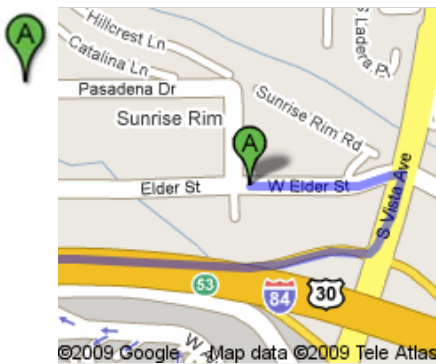

### Directions to Boys & Girls Club of Ada Cty

610 E 42nd St, Boise, ID 83714 - (208) 321-9157

8.2 mi – about 13 mins

**Save trees. Go green!**  
Download Google Maps on your phone at [google.com/gmm](http://google.com/gmm)

Cambria Suites Boise Airport  
2970 West Elder Street, Boise, ID 83705 - (208) 344-7444

1. Head **east** on **W Elder St** toward **Sunrise Rim Rd**

go 0.2 mi  
total 0.2 mi

➤ 2. Turn **right** at **S Vista Ave**

go 272 ft  
total 0.2 mi

 3. Take the ramp onto **I-84 W/US-30 W**  
About 4 mins

go 3.6 mi  
total 3.9 mi

-  4. Take exit **49** to merge onto **I-184 E**  
About 3 mins

go 2.4 mi  
total 6.3 mi

5. Take exit **2** for **Curtis Rd**

go 0.5 mi  
total 8.2 mi

**Boys & Girls Club of Ada Cty**  
610 E 42nd St, Boise, ID 83714 - (208) 321-9157

---

These directions are for planning purposes only. You may find that construction projects, traffic, weather, or other events may cause conditions to differ from the map results, and you should plan your route accordingly. You must obey all signs or notices regarding your route.