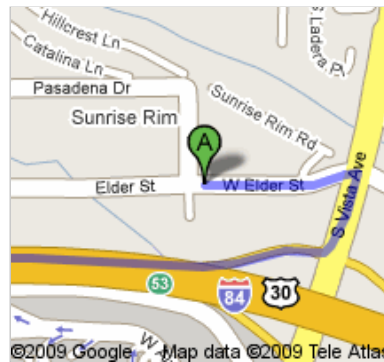

### Directions to Boys & Girls Club of Ada Cty

610 E 42nd St, Boise, ID 83714 - (208) 321-9157

8.2 mi – about 13 mins

**Save trees. Go green!**  
Download Google Maps on your phone at [google.com/gmm](http://google.com/gmm)

Cambria Suites Boise Airport  
2970 West Elder Street, Boise, ID 83705 - (208) 344-7444

1. Head **east** on **W Elder St** toward **Sunrise Rim Rd**

go 0.2 mi  
total 0.2 mi

➤ 2. Turn **right** at **S Vista Ave**

go 272 ft  
total 0.2 mi

 3. Take the ramp onto **I-84 W/US-30 W**  
About 4 mins

go 3.6 mi  
total 3.9 mi

-  4. Take exit **49** to merge onto **I-184 E**  
About 3 mins

go 2.4 mi  
total 6.3 mi

5. Take exit **2** for **Curtis Rd**

go 0.5 mi  
total 8.2 mi

**Boys & Girls Club of Ada Cty**  
610 E 42nd St, Boise, ID 83714 - (208) 321-9157

---

These directions are for planning purposes only. You may find that construction projects, traffic, weather, or other events may cause conditions to differ from the map results, and you should plan your route accordingly. You must obey all signs or notices regarding your route.