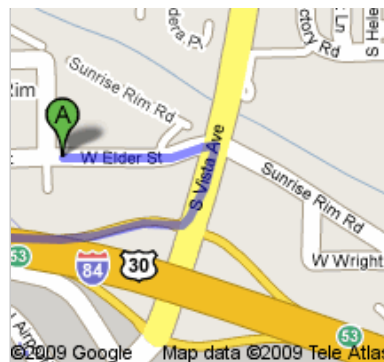

### Directions to Boys & Girls Club of Ada Cty

610 E 42nd St, Boise, ID 83714 - (208) 321-9157

8.2 mi – about 13 mins

**Save trees. Go green!**  
Download Google Maps on your phone at [google.com/gmm](http://google.com/gmm)

Cambria Suites Boise Airport  
2970 West Elder Street, Boise, ID 83705 - (208) 344-7444

1. Head **east** on **W Elder St** toward **Sunrise Rim Rd**

go 0.2 mi  
total 0.2 mi

➤ 2. Turn **right** at **S Vista Ave**

go 272 ft  
total 0.2 mi

 3. Take the ramp onto **I-84 W/US-30 W**  
About 4 mins

go 3.6 mi  
total 3.9 mi

-  4. Take exit **49** to merge onto **I-184 E**  
About 3 mins

go 2.4 mi  
total 6.3 mi

5. Take exit **2** for **Curtis Rd**

go 0.5 mi  
total 8.2 mi

**Boys & Girls Club of Ada Cty**  
610 E 42nd St, Boise, ID 83714 - (208) 321-9157

---

These directions are for planning purposes only. You may find that construction projects, traffic, weather, or other events may cause conditions to differ from the map results, and you should plan your route accordingly. You must obey all signs or notices regarding your route.